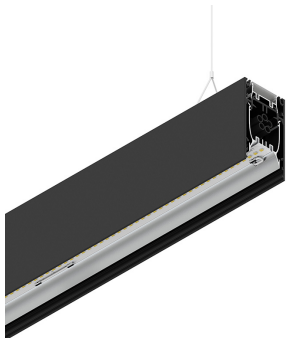

HERO B

108748.02H + 108905.99

novalux
ITALIAN LIGHTING DESIGN SINCE 1948

Features

Use: Indoor
Type of installation: SUSPENDED
Emission: DIRECT/INDIRECT
Optics: OPAL
Colour: BLACK
Dimming: DALI
Emergency: NO
L: 2240mm
A: 53mm
H: 92mm
Made in: ITALY
Warranty: 5 years
Weight: 8kg