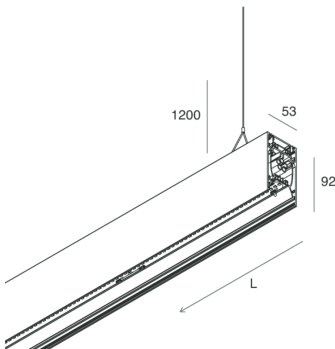

HERO B

108748.02H + 108905.99

novalux
ITALIAN LIGHTING DESIGN SINCE 1948

Features

Use: Indoor
Type of installation: SUSPENDED
Emission: DIRECT/INDIRECT
Optics: OPAL
Colour: BLACK
Dimming: DALI
Emergency: NO
L: 2240mm
A: 53mm
H: 92mm
Made in: ITALY
Warranty: 5 years
Weight: 8kg