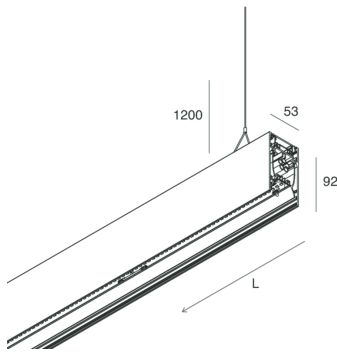

HERO B

108748.20H + 108905.99

novalux
ITALIAN LIGHTING DESIGN SINCE 1948

Features

Use: Indoor
Type of installation: SUSPENDED
Emission: DIRECT/INDIRECT
Optics: OPAL
Colour: CAFFE
Dimming: DALI
Emergency: NO
L: 2240mm
A: 53mm
H: 92mm
Made in: ITALY
Warranty: 5 years
Weight: 8kg