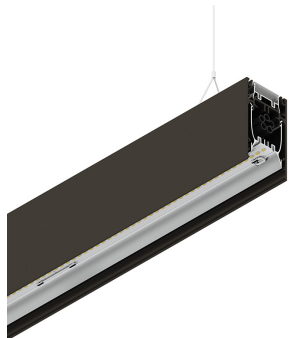

HERO B

108748.20H + 108905.99

novalux
ITALIAN LIGHTING DESIGN SINCE 1948

Features

Use: Indoor
Type of installation: SUSPENDED
Emission: DIRECT/INDIRECT
Optics: OPAL
Colour: CAFFE
Dimming: DALI
Emergency: NO
L: 2240mm
A: 53mm
H: 92mm
Made in: ITALY
Warranty: 5 years
Weight: 8kg