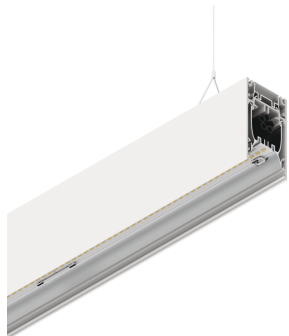

HERO B

108749.01H + 108906.99

novalux
ITALIAN LIGHTING DESIGN SINCE 1948

Features

Use: Indoor
Type of installation: SUSPENDED
Emission: DIRECT/INDIRECT
Optics: OPAL
Colour: WHITE
Dimming: DALI
Emergency: NO
L: 2520mm
A: 53mm
H: 92mm
Made in: ITALY
Warranty: 5 years
Weight: 9kg