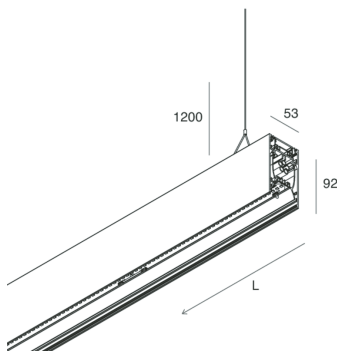

HERO B

108749.01H + 108906.99

novalux
ITALIAN LIGHTING DESIGN SINCE 1948

Features

Use: Indoor
Type of installation: SUSPENDED
Emission: DIRECT/INDIRECT
Optics: OPAL
Colour: WHITE
Dimming: DALI
Emergency: NO
L: 2520mm
A: 53mm
H: 92mm
Made in: ITALY
Warranty: 5 years
Weight: 9kg