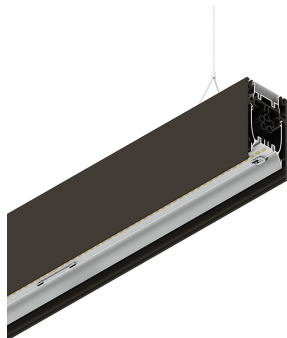

## Features

Use: Indoor  
Type of installation: SUSPENDED  
Emission: DIRECT/INDIRECT  
Optics: OPAL  
Colour: CAFFE  
Dimming: DALI  
Emergency: NO  
L: 2520mm  
A: 53mm  
H: 92mm  
Made in: ITALY  
Warranty: 5 years  
Weight: 9kg

## Tech data

Luminaire input power: 120.6W  
Luminaire luminous flux: 10027lm  
Indirect luminous flux: 5658lm  
IP: 40  
Insulation class: I  
Supply voltage: 220-240V 50/60Hz  
SELV: Si