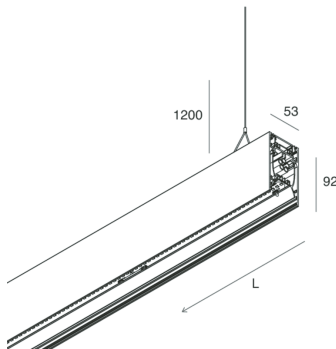

## Features

Use: Indoor  
Type of installation: SUSPENDED  
Emission: DIRECT/INDIRECT  
Optics: OPAL  
Colour: CAFFE  
Dimming: DALI  
Emergency: NO  
L: 2520mm  
A: 53mm  
H: 92mm  
Made in: ITALY  
Warranty: 5 years  
Weight: 9kg