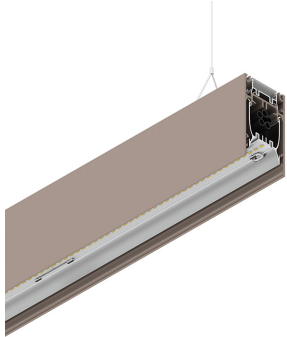

HERO B

108749.21 + 108906.99

HERO B: 103W 3K 2520 DALI CAP + HERO: DIFF. OPALE PER 2520

novalux
ITALIAN LIGHTING DESIGN SINCE 1948

Features

Use: Indoor
Type of installation: SUSPENDED
Emission: DIRECT/INDIRECT
Optics: OPAL
Colour: CAPPUCCINO
Dimming: DALI
Emergency: NO
L: 2520mm
A: 53mm
H: 92mm
Made in: ITALY
Warranty: 5 years
Weight: 9kg

Tech data

Luminaire input power: 120.6W
Luminaire luminous flux: 10027lm
Indirect luminous flux: 5658lm
IP: 40
Insulation class: I
No. of driver per product: 4
Supply voltage: 220-240V 50/60Hz
SELV: Si