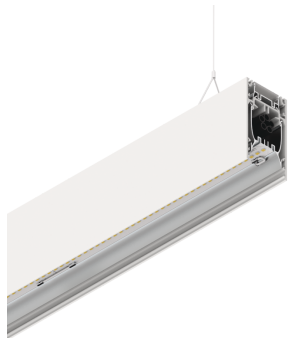

HERO B

108750.01H + 108907.99

novalux
ITALIAN LIGHTING DESIGN SINCE 1948

Features

Use: Indoor
Type of installation: SUSPENDED
Emission: DIRECT/INDIRECT
Optics: OPAL
Colour: WHITE
Dimming: DALI
Emergency: NO
L: 2800mm
A: 53mm
H: 92mm
Made in: ITALY
Warranty: 5 years
Weight: 10kg