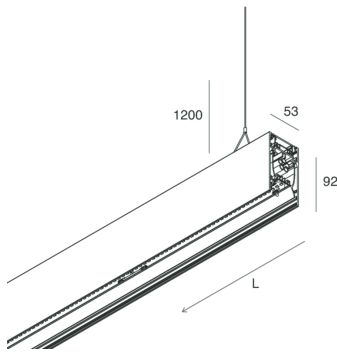

HERO B

108750.01H + 108907.99

novalux
ITALIAN LIGHTING DESIGN SINCE 1948

Features

Use: Indoor
Type of installation: SUSPENDED
Emission: DIRECT/INDIRECT
Optics: OPAL
Colour: WHITE
Dimming: DALI
Emergency: NO
L: 2800mm
A: 53mm
H: 92mm
Made in: ITALY
Warranty: 5 years
Weight: 10kg