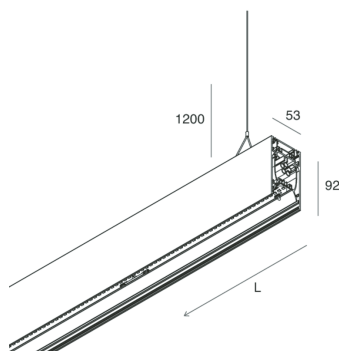

HERO B

108750.20H + 108907.99

novalux
ITALIAN LIGHTING DESIGN SINCE 1948

Features

Use: Indoor
Type of installation: SUSPENDED
Emission: DIRECT/INDIRECT
Optics: OPAL
Colour: CAFFE
Dimming: DALI
Emergency: NO
L: 2800mm
A: 53mm
H: 92mm
Made in: ITALY
Warranty: 5 years
Weight: 10kg