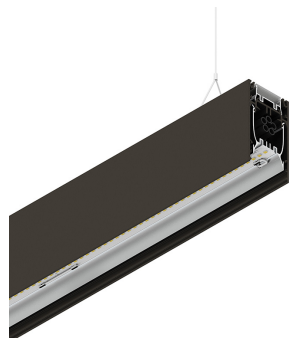

HERO B

108750.20H + 108907.99

novalux
ITALIAN LIGHTING DESIGN SINCE 1948

Features

Use: Indoor
Type of installation: SUSPENDED
Emission: DIRECT/INDIRECT
Optics: OPAL
Colour: CAFFE
Dimming: DALI
Emergency: NO
L: 2800mm
A: 53mm
H: 92mm
Made in: ITALY
Warranty: 5 years
Weight: 10kg