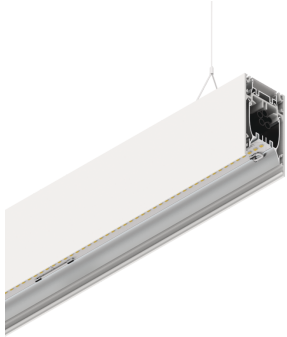

HERO B

108751.01H + 108901.99

novalux
ITALIAN LIGHTING DESIGN SINCE 1948

Features

Use: Indoor
Type of installation: SUSPENDED
Emission: DIRECT/INDIRECT
Optics: OPAL
Colour: WHITE
Dimming: DALI
Emergency: NO
L: 1120mm
A: 53mm
H: 92mm
Made in: ITALY
Warranty: 5 years
Weight: 4kg