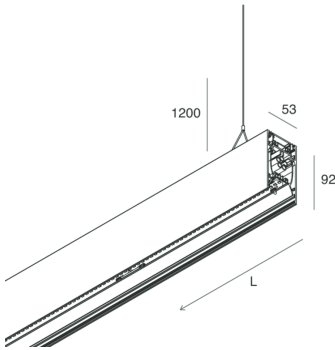

HERO B

108751.01H + 108901.99

novalux
ITALIAN LIGHTING DESIGN SINCE 1948

Features

Use: Indoor
Type of installation: SUSPENDED
Emission: DIRECT/INDIRECT
Optics: OPAL
Colour: WHITE
Dimming: DALI
Emergency: NO
L: 1120mm
A: 53mm
H: 92mm
Made in: ITALY
Warranty: 5 years
Weight: 4kg