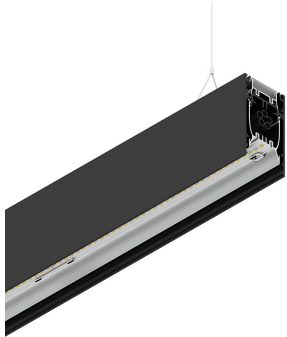

# HERO B

108751.02 + 108901.99

HERO B: 43W 4K 1120 DALI NE + HERO: DIFF. OPALE PER 1120

**novalux**  
ITALIAN LIGHTING DESIGN SINCE 1948

## Features

Use: Indoor  
Type of installation: SUSPENDED  
Emission: DIRECT/INDIRECT  
Optics: OPAL  
Colour: BLACK  
Dimming: DALI  
Emergency: NO  
L: 1120mm  
A: 53mm  
H: 92mm  
Made in: ITALY  
Warranty: 5 years  
Weight: 4kg