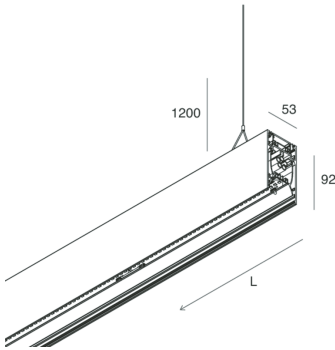

## Features

Use: Indoor  
Type of installation: SUSPENDED  
Emission: DIRECT/INDIRECT  
Optics: OPAL  
Colour: BLACK  
Dimming: DALI  
Emergency: NO  
L: 1120mm  
A: 53mm  
H: 92mm  
Made in: ITALY  
Warranty: 5 years  
Weight: 4kg

## Features

Use: Indoor  
Optics: OPAL  
L: 1120mm  
A: 48mm  
H: 6mm  
Made in: ITALY  
Warranty: 5 years  
Weight: 0.13kg