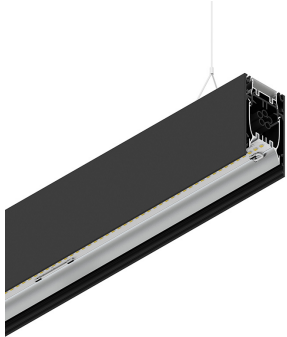

HERO B

108751.02H + 108901.99

novalux
ITALIAN LIGHTING DESIGN SINCE 1948

Features

Use: Indoor
Type of installation: SUSPENDED
Emission: DIRECT/INDIRECT
Optics: OPAL
Colour: BLACK
Dimming: DALI
Emergency: NO
L: 1120mm
A: 53mm
H: 92mm
Made in: ITALY
Warranty: 5 years
Weight: 4kg