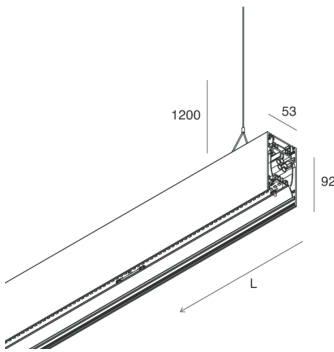

HERO B

108751.02H + 108901.99

novalux
ITALIAN LIGHTING DESIGN SINCE 1948

Features

Use: Indoor
Type of installation: SUSPENDED
Emission: DIRECT/INDIRECT
Optics: OPAL
Colour: BLACK
Dimming: DALI
Emergency: NO
L: 1120mm
A: 53mm
H: 92mm
Made in: ITALY
Warranty: 5 years
Weight: 4kg