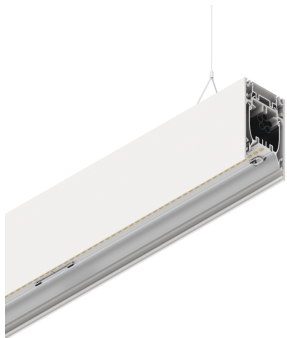

## Features

Use: Indoor  
Type of installation: SUSPENDED  
Emission: DIRECT/INDIRECT  
Optics: OPAL  
Colour: WHITE  
Dimming: DALI  
Emergency: NO  
L: 1400mm  
A: 53mm  
H: 92mm  
Made in: ITALY  
Warranty: 5 years  
Weight: 5kg