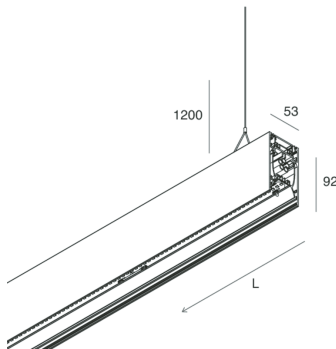

## Features

Use: Indoor  
Type of installation: SUSPENDED  
Emission: DIRECT/INDIRECT  
Optics: OPAL  
Colour: BLACK  
Dimming: DALI  
Emergency: NO  
L: 1400mm  
A: 53mm  
H: 92mm  
Made in: ITALY  
Warranty: 5 years  
Weight: 5kg