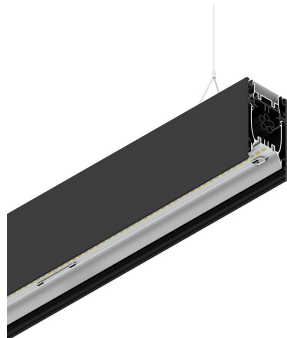

## Features

Use: Indoor  
Type of installation: SUSPENDED  
Emission: DIRECT/INDIRECT  
Optics: OPAL  
Colour: BLACK  
Dimming: DALI  
Emergency: NO  
L: 1400mm  
A: 53mm  
H: 92mm  
Made in: ITALY  
Warranty: 5 years  
Weight: 5kg