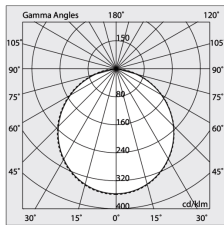

Novalux S.r.l. via Marzabotto, 2 40050 Funo di Argelato (BO) Italy
Tel: +39 051 860558 · Fax +39 051 6647859 · Mail: info@novalux.it · VAT number 00536541204 · novalux.com
Company subject to the management and coordination by SLV GmbH

This technical data sheet is owned by Novalux S.r.l., all rights reserved. Novalux S.r.l. reserves the right to make changes without prior notice.
Last update: 6/8/2025, 13:29:53