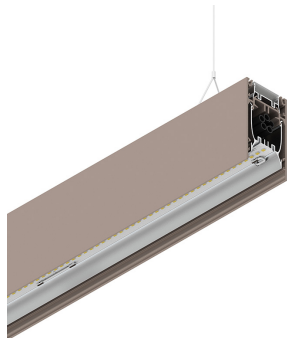

HERO B

108754.21 + 108904.99

HERO B: 79W 4K 1960 DALI CAP + HERO: DIFF. OPALE PER 1960

novalux
ITALIAN LIGHTING DESIGN SINCE 1948

Features

Use: Indoor
Type of installation: SUSPENDED
Emission: DIRECT/INDIRECT
Optics: OPAL
Colour: CAPPUCCINO
Dimming: DALI
Emergency: NO
L: 1960mm
A: 53mm
H: 92mm
Made in: ITALY
Warranty: 5 years
Weight: 7kg

Tech data

Luminaire input power: 88.8W
Luminaire luminous flux: 8209lm
Indirect luminous flux: 4452lm
IP: 40
Insulation class: I
No. of driver per product: 3
Supply voltage: 220-240V 50/60Hz
SELV: Si

Source