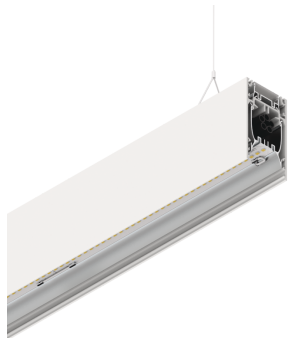

HERO B

108755.01H + 108905.99

novalux
ITALIAN LIGHTING DESIGN SINCE 1948

Features

Use: Indoor
Type of installation: SUSPENDED
Emission: DIRECT/INDIRECT
Optics: OPAL
Colour: WHITE
Dimming: DALI
Emergency: NO
L: 2240mm
A: 53mm
H: 92mm
Made in: ITALY
Warranty: 5 years
Weight: 8kg