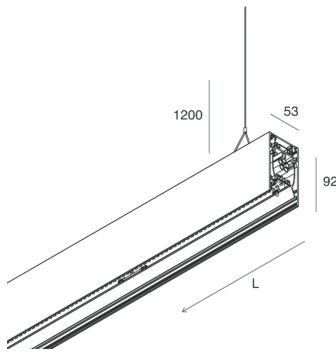

HERO B

108755.01H + 108905.99

novalux
ITALIAN LIGHTING DESIGN SINCE 1948

Features

Use: Indoor
Type of installation: SUSPENDED
Emission: DIRECT/INDIRECT
Optics: OPAL
Colour: WHITE
Dimming: DALI
Emergency: NO
L: 2240mm
A: 53mm
H: 92mm
Made in: ITALY
Warranty: 5 years
Weight: 8kg