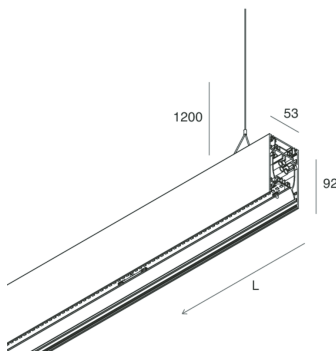

## Features

Use: Indoor  
Type of installation: SUSPENDED  
Emission: DIRECT/INDIRECT  
Optics: OPAL  
Colour: WHITE  
Dimming: DALI  
Emergency: NO  
L: 2520mm  
A: 53mm  
H: 92mm  
Made in: ITALY  
Warranty: 5 years  
Weight: 9kg