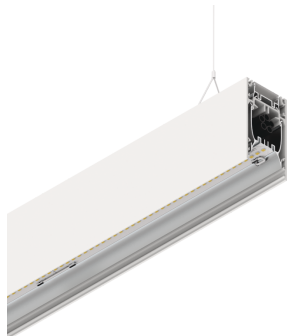

## Features

Use: Indoor  
Type of installation: SUSPENDED  
Emission: DIRECT/INDIRECT  
Optics: OPAL  
Colour: WHITE  
Dimming: DALI  
Emergency: NO  
L: 2520mm  
A: 53mm  
H: 92mm  
Made in: ITALY  
Warranty: 5 years  
Weight: 9kg