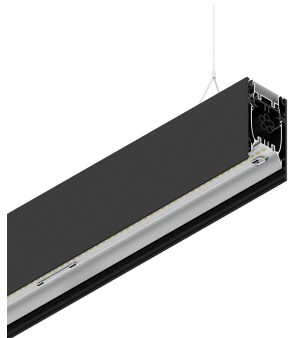

HERO B

108756.02H + 108906.99

novalux
ITALIAN LIGHTING DESIGN SINCE 1948

Features

Use: Indoor
Type of installation: SUSPENDED
Emission: DIRECT/INDIRECT
Optics: OPAL
Colour: BLACK
Dimming: DALI
Emergency: NO
L: 2520mm
A: 53mm
H: 92mm
Made in: ITALY
Warranty: 5 years
Weight: 9kg