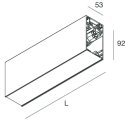

HERO B

108756.02H + 108906.99

novalux
ITALIAN LIGHTING DESIGN SINCE 1948

COMPLETION ACCESSORIES

HERO B: MOD.CIECO 250 NE

1087A3.02