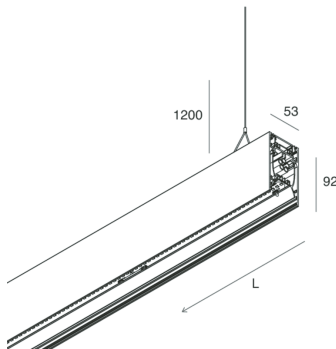

HERO B

108756.02H + 108906.99

novalux
ITALIAN LIGHTING DESIGN SINCE 1948

Features

Use: Indoor
Type of installation: SUSPENDED
Emission: DIRECT/INDIRECT
Optics: OPAL
Colour: BLACK
Dimming: DALI
Emergency: NO
L: 2520mm
A: 53mm
H: 92mm
Made in: ITALY
Warranty: 5 years
Weight: 9kg