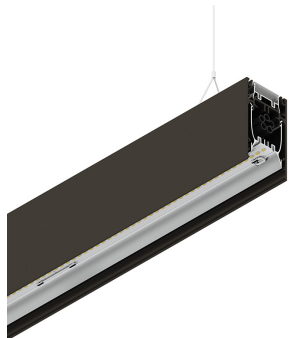

HERO B

108756.20H + 108906.99

novalux
ITALIAN LIGHTING DESIGN SINCE 1948

Features

Use: Indoor
Type of installation: SUSPENDED
Emission: DIRECT/INDIRECT
Optics: OPAL
Colour: CAFFE
Dimming: DALI
Emergency: NO
L: 2520mm
A: 53mm
H: 92mm
Made in: ITALY
Warranty: 5 years
Weight: 9kg