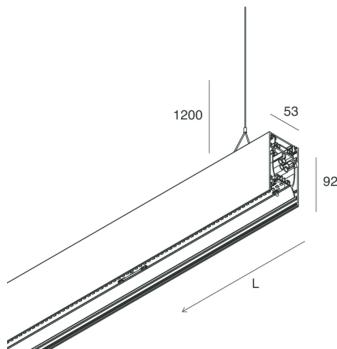

HERO B

108756.20H + 108906.99

novalux
ITALIAN LIGHTING DESIGN SINCE 1948

Features

Use: Indoor
Type of installation: SUSPENDED
Emission: DIRECT/INDIRECT
Optics: OPAL
Colour: CAFFE
Dimming: DALI
Emergency: NO
L: 2520mm
A: 53mm
H: 92mm
Made in: ITALY
Warranty: 5 years
Weight: 9kg