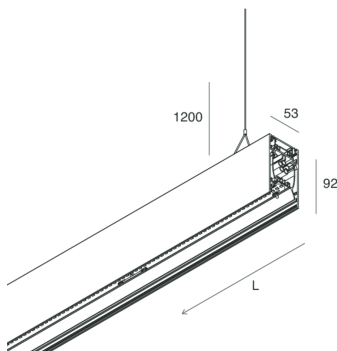

## Features

Use: Indoor  
Type of installation: SUSPENDED  
Emission: DIRECT/INDIRECT  
Optics: OPAL  
Colour: CAFFE  
Dimming: DALI  
Emergency: NO  
L: 2800mm  
A: 53mm  
H: 92mm  
Made in: ITALY  
Warranty: 5 years  
Weight: 10kg

## Features

Use: Indoor  
Optics: OPAL  
L: 2800mm  
A: 48mm  
H: 6mm  
Made in: ITALY  
Warranty: 5 years  
Weight: 0.6kg