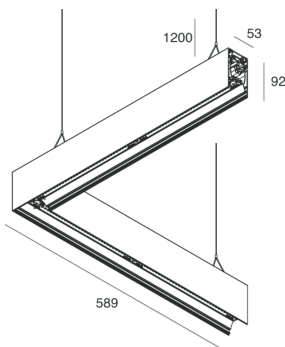

HERO B

108758.01H + 108908.99

novalux
ITALIAN LIGHTING DESIGN SINCE 1948

Features

Use: Indoor
Type of installation: SUSPENDED
Emission: DIRECT/INDIRECT
Optics: OPAL
Colour: WHITE
Dimming: DALI
Emergency: NO
L: 589x589mm
A: 53mm
H: 92mm
Made in: ITALY
Warranty: 5 years
Weight: 3.3kg