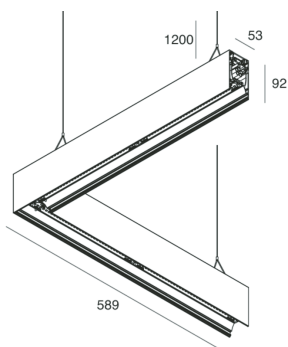

HERO B

108758.02 + 108908.99

HERO B: ANG.SX 50W 2.7K 589 DALI NE + HERO: ANG.N.2 DIFF.OPALE PER 589

novalux
ITALIAN LIGHTING DESIGN SINCE 1948

Features

Use: Indoor
Type of installation: SUSPENDED
Emission: DIRECT/INDIRECT
Optics: OPAL
Colour: BLACK
Dimming: DALI
Emergency: NO
L: 589x589mm
A: 53mm
H: 92mm
Made in: ITALY
Warranty: 5 years
Weight: 3.3kg

HERO B: ANG.SX 50W 2.7K 589 DALI NE + HERO: ANG.N.2 DIFF.OPALE PER 589

novalux
ITALIAN LIGHTING DESIGN SINCE 1948

Features

Use: Indoor
Optics: OPAL
L: 589x589mm
A: 48mm
H: 6mm
Made in: ITALY
Warranty: 5 years
Weight: 0.2kg