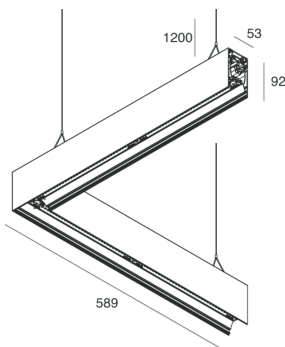

HERO B

108758.02H + 108908.99

novalux
ITALIAN LIGHTING DESIGN SINCE 1948

Features

Use: Indoor
Type of installation: SUSPENDED
Emission: DIRECT/INDIRECT
Optics: OPAL
Colour: BLACK
Dimming: DALI
Emergency: NO
L: 589x589mm
A: 53mm
H: 92mm
Made in: ITALY
Warranty: 5 years
Weight: 3.3kg