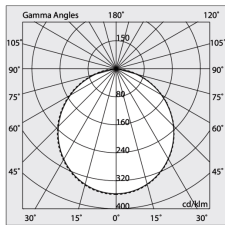

Novalux S.r.l. via Marzabotto, 2 40050 Funo di Argelato (BO) Italy
Tel: +39 051 860558 · Fax +39 051 6647859 · Mail: info@novalux.it · VAT number 00536541204 · novalux.com
Company subject to the management and coordination by SLV GmbH

This technical data sheet is owned by Novalux S.r.l., all rights reserved. Novalux S.r.l. reserves the right to make changes without prior notice.
Last update: 6/8/2025, 13:43:18