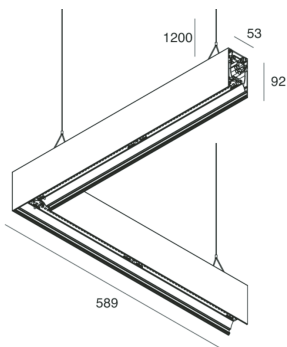

HERO B

108759.01 + 108908.99

HERO B: ANG.SX 50W 3K 589 DALI BIA + HERO: ANG.N.2 DIFF.OPALE PER 589

novalux
ITALIAN LIGHTING DESIGN SINCE 1948

Features

Use: Indoor
Type of installation: SUSPENDED
Emission: DIRECT/INDIRECT
Optics: OPAL
Colour: WHITE
Dimming: DALI
Emergency: NO
L: 589x589mm
A: 53mm
H: 92mm
Made in: ITALY
Warranty: 5 years
Weight: 3.3kg

HERO B: ANG.SX 50W 3K 589 DALI BIA + HERO: ANG.N.2 DIFF.OPALE PER 589

novalux
ITALIAN LIGHTING DESIGN SINCE 1948

Features

Use: Indoor
Optics: OPAL
L: 589x589mm
A: 48mm
H: 6mm
Made in: ITALY
Warranty: 5 years
Weight: 0.2kg