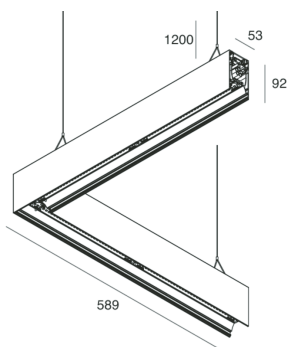

HERO B

108760.02H + 108908.99

novalux
ITALIAN LIGHTING DESIGN SINCE 1948

Features

Use: Indoor
Type of installation: SUSPENDED
Emission: DIRECT/INDIRECT
Optics: OPAL
Colour: BLACK
Dimming: DALI
Emergency: NO
L: 589x589mm
A: 53mm
H: 92mm
Made in: ITALY
Warranty: 5 years
Weight: 3.3kg