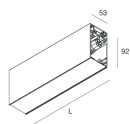

HERO B: MOD.CIECO 1400 NE

1087A7.02