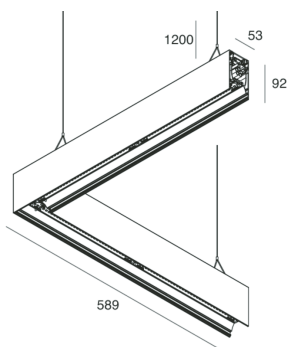

HERO B

108761.20H + 108908.99

novalux
ITALIAN LIGHTING DESIGN SINCE 1948

Features

Use: Indoor
Type of installation: SUSPENDED
Emission: DIRECT/INDIRECT
Optics: OPAL
Colour: CAFFE
Dimming: DALI
Emergency: NO
L: 589x589mm
A: 53mm
H: 92mm
Made in: ITALY
Warranty: 5 years
Weight: 3.3kg