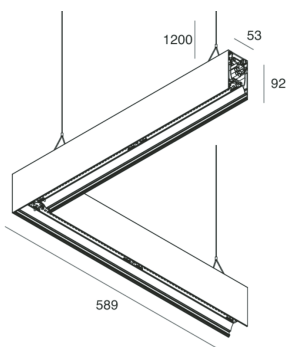

HERO B

108761.21 + 108908.99

HERO B: ANG.DX 50W 2.7K 589 DALI CAP + HERO: ANG.N.2 DIFF.OPALE PER 589

novalux
ITALIAN LIGHTING DESIGN SINCE 1948

Features

Use: Indoor
Type of installation: SUSPENDED
Emission: DIRECT/INDIRECT
Optics: OPAL
Colour: CAPPUCCINO
Dimming: DALI
Emergency: NO
L: 589x589mm
A: 53mm
H: 92mm
Made in: ITALY
Warranty: 5 years
Weight: 3.3kg

HERO B: ANG.DX 50W 2.7K 589 DALI CAP + HERO: ANG.N.2 DIFF.OPALE PER 589

novalux
ITALIAN LIGHTING DESIGN SINCE 1948

Features

Use: Indoor
Optics: OPAL
L: 589x589mm
A: 48mm
H: 6mm
Made in: ITALY
Warranty: 5 years
Weight: 0.2kg