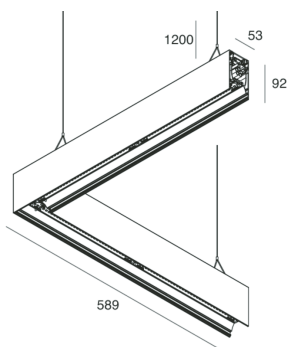

HERO B

108762.01H + 108908.99

novalux
ITALIAN LIGHTING DESIGN SINCE 1948

Features

Use: Indoor
Type of installation: SUSPENDED
Emission: DIRECT/INDIRECT
Optics: OPAL
Colour: WHITE
Dimming: DALI
Emergency: NO
L: 589x589mm
A: 53mm
H: 92mm
Made in: ITALY
Warranty: 5 years
Weight: 3.3kg