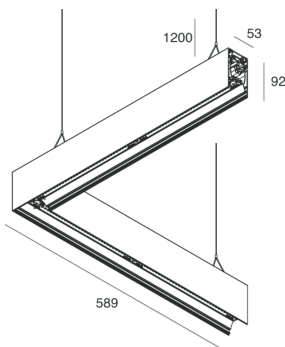

HERO B

108762.02H

novalux
ITALIAN LIGHTING DESIGN SINCE 1948

Features

Use: Indoor
Type of installation: SUSPENDED
Emission: DIRECT/INDIRECT
Colour: BLACK
Dimming: DALI
Emergency: NO
L: 589x589mm
A: 53mm
H: 92mm
Made in: ITALY
Warranty: 5 years
Weight: 3.3kg