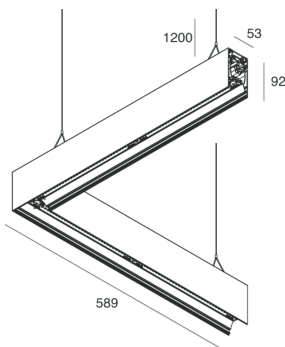

HERO B

108762.20H

novalux
ITALIAN LIGHTING DESIGN SINCE 1948

Features

Use: Indoor
Type of installation: SUSPENDED
Emission: DIRECT/INDIRECT
Colour: CAFFE
Dimming: DALI
Emergency: NO
L: 589x589mm
A: 53mm
H: 92mm
Made in: ITALY
Warranty: 5 years
Weight: 3.3kg