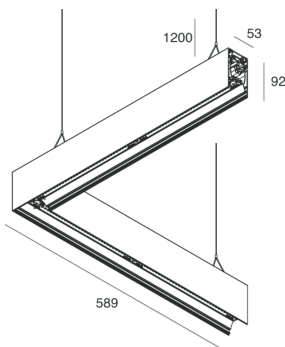

HERO B

108763.02H

novalux
ITALIAN LIGHTING DESIGN SINCE 1948

Features

Use: Indoor
Type of installation: SUSPENDED
Emission: DIRECT/INDIRECT
Colour: BLACK
Dimming: DALI
Emergency: NO
L: 589x589mm
A: 53mm
H: 92mm
Made in: ITALY
Warranty: 5 years
Weight: 3.3kg