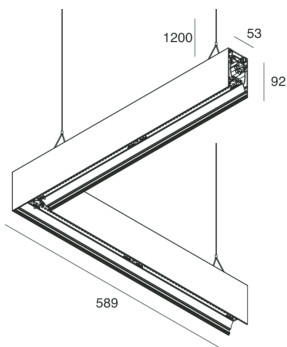

HERO B

108763.21H

novalux
ITALIAN LIGHTING DESIGN SINCE 1948

Features

Use: Indoor
Type of installation: SUSPENDED
Emission: DIRECT/INDIRECT
Colour: CAPPUCCINO
Dimming: DALI
Emergency: NO
L: 589x589mm
A: 53mm
H: 92mm
Made in: ITALY
Warranty: 5 years
Weight: 3.3kg