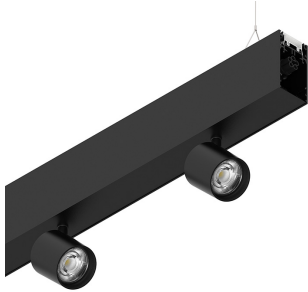

HERO B

108768.02H

novalux
ITALIAN LIGHTING DESIGN SINCE 1948

Features

Use: Indoor
Type of installation: SUSPENDED
Emission: DIRECT/INDIRECT
Optics: SPOT
Beam: 14°
Colour: BLACK
Dimming: DALI
Emergency: NO
L: 1120mm
A: 53mm
H: 92mm
Made in: ITALY
Warranty: 5 years
Weight: 2.5kg

Tech data

Luminaire input power: 48.5W
Luminaire luminous flux: 4233lm
Direct luminous flux: 2110lm
Indirect luminous flux: 2123lm
IP: 40
Insulation class: I
Supply voltage: 220-240V 50/60Hz
SELV: Si

Source