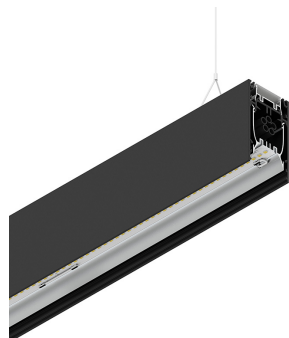

HERO B

108770.02 + 108901.99

HERO B: 43W 2.7K 1120 PUSH NE + HERO: DIFF. OPALE PER 1120

novalux
ITALIAN LIGHTING DESIGN SINCE 1948

Features

Use: Indoor
Type of installation: SUSPENDED
Emission: DIRECT/INDIRECT
Optics: OPAL
Colour: BLACK
Dimming: PUSH
Emergency: NO
L: 1120mm
A: 53mm
H: 92mm
Made in: ITALY
Warranty: 5 years
Weight: 4kg

Tech data

Luminaire input power: 48.5W
Luminaire luminous flux: 3985lm
Indirect luminous flux: 2076lm
IP: 40
Insulation class: I
No. of driver per product: 2
Supply voltage: 220-240V 50/60Hz
SELV: Si

Source