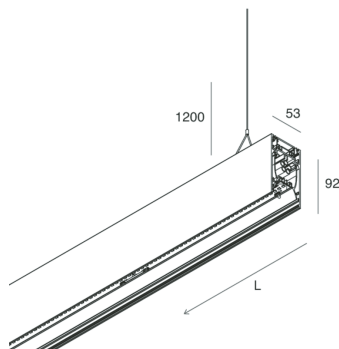

HERO B

108770.02 + 108901.99

HERO B: 43W 2.7K 1120 PUSH NE + HERO: DIFF. OPALE PER 1120

novalux
ITALIAN LIGHTING DESIGN SINCE 1948

Features

Use: Indoor
Type of installation: SUSPENDED
Emission: DIRECT/INDIRECT
Optics: OPAL
Colour: BLACK
Dimming: PUSH
Emergency: NO
L: 1120mm
A: 53mm
H: 92mm
Made in: ITALY
Warranty: 5 years
Weight: 4kg

HERO B: 43W 2.7K 1120 PUSH NE + HERO: DIFF. OPALE PER 1120

novalux
ITALIAN LIGHTING DESIGN SINCE 1948

Features

Use: Indoor
Optics: OPAL
L: 1120mm
A: 48mm
H: 6mm
Made in: ITALY
Warranty: 5 years
Weight: 0.13kg