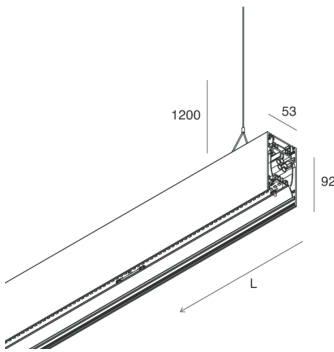

HERO B

108771.20H

novalux
ITALIAN LIGHTING DESIGN SINCE 1948

Features

Use: Indoor
Type of installation: SUSPENDED
Emission: DIRECT/INDIRECT
Colour: CAFFE
Dimming: PUSH
Emergency: NO
L: 1400mm
A: 53mm
H: 92mm
Made in: ITALY
Warranty: 5 years
Weight: 5kg