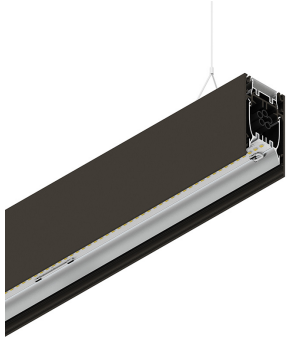

HERO B

108771.20H

novalux
ITALIAN LIGHTING DESIGN SINCE 1948

Features

Use: Indoor
Type of installation: SUSPENDED
Emission: DIRECT/INDIRECT
Colour: CAFFE
Dimming: PUSH
Emergency: NO
L: 1400mm
A: 53mm
H: 92mm
Made in: ITALY
Warranty: 5 years
Weight: 5kg

Tech data

Luminaire input power: 62.9W
Indirect luminous flux: 2767lm
IP: 40
Insulation class: I
Supply voltage: 220-240V 50/60Hz
SELV: Si

Source

Light source: LED
Source power: 55W
Colour temperature: 2700K
CRI: >90
Colour tolerance: 3 Step MacAdam
LED lifespan: 50000h L80 B20