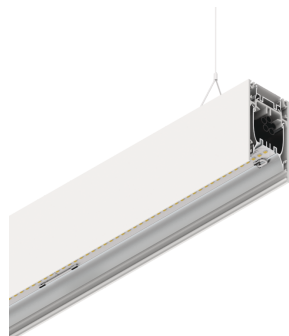

# HERO B

108774.01 + 108905.99

HERO B: 91W 2.7K 2240 PUSH BIA + HERO: DIFF. OPALE PER 2240

**novalux**  
ITALIAN LIGHTING DESIGN SINCE 1948

## Features

Use: Indoor  
Type of installation: SUSPENDED  
Emission: DIRECT/INDIRECT  
Optics: OPAL  
Colour: WHITE  
Dimming: PUSH  
Emergency: NO  
L: 2240mm  
A: 53mm  
H: 92mm  
Made in: ITALY  
Warranty: 5 years  
Weight: 8kg