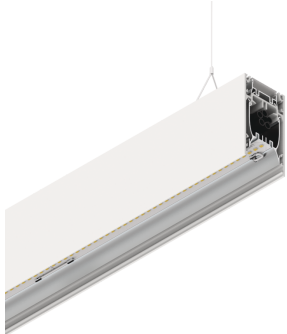

HERO B

108774.01H

novalux
ITALIAN LIGHTING DESIGN SINCE 1948

Features

Use: Indoor
Type of installation: SUSPENDED
Emission: DIRECT/INDIRECT
Colour: WHITE
Dimming: PUSH
Emergency: NO
L: 2240mm
A: 53mm
H: 92mm
Made in: ITALY
Warranty: 5 years
Weight: 8kg

Tech data

Luminaire input power: 105.9W
Indirect luminous flux: 4842lm
IP: 40
Insulation class: I
Supply voltage: 220-240V 50/60Hz
SELV: Si

Source

Light source: LED
Source power: 91W
Colour temperature: 2700K
CRI: >90
Colour tolerance: 3 Step MacAdam
LED lifespan: 50000h L80 B20