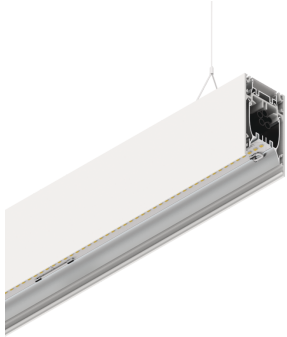

# HERO B

108775.01H

**novalux**  
ITALIAN LIGHTING DESIGN SINCE 1948

## Features

Use: Indoor  
Type of installation: SUSPENDED  
Emission: DIRECT/INDIRECT  
Colour: WHITE  
Dimming: PUSH  
Emergency: NO  
L: 2520mm  
A: 53mm  
H: 92mm  
Made in: ITALY  
Warranty: 5 years  
Weight: 9kg

## Tech data

Luminaire input power: 120.6W  
Indirect luminous flux: 5533lm  
IP: 40  
Insulation class: I  
Supply voltage: 220-240V 50/60Hz  
SELV: Si