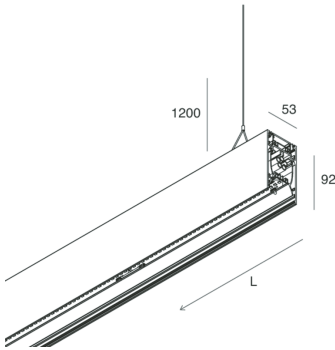

HERO B

108775.21 + 108906.99

HERO B: 103W 2.7K 2520 PUSH CAP + HERO: DIFF. OPALE PER 2520

novalux
ITALIAN LIGHTING DESIGN SINCE 1948

Features

Use: Indoor
Type of installation: SUSPENDED
Emission: DIRECT/INDIRECT
Optics: OPAL
Colour: CAPPUCCINO
Dimming: PUSH
Emergency: NO
L: 2520mm
A: 53mm
H: 92mm
Made in: ITALY
Warranty: 5 years
Weight: 9kg

HERO B: 103W 2.7K 2520 PUSH CAP + HERO: DIFF. OPALE PER 2520

novalux
ITALIAN LIGHTING DESIGN SINCE 1948

Features

Use: Indoor
Optics: OPAL
L: 2520mm
A: 48mm
H: 6mm
Made in: ITALY
Warranty: 5 years
Weight: 0.6kg