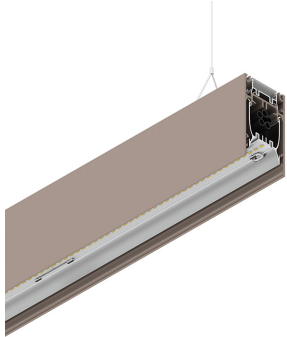

HERO B

108775.21 + 108906.99

HERO B: 103W 2.7K 2520 PUSH CAP + HERO: DIFF. OPALE PER 2520

novalux
ITALIAN LIGHTING DESIGN SINCE 1948

Features

Use: Indoor
Type of installation: SUSPENDED
Emission: DIRECT/INDIRECT
Optics: OPAL
Colour: CAPPUCCINO
Dimming: PUSH
Emergency: NO
L: 2520mm
A: 53mm
H: 92mm
Made in: ITALY
Warranty: 5 years
Weight: 9kg

Tech data

Luminaire input power: 120.6W
Luminaire luminous flux: 9828lm
Indirect luminous flux: 5533lm
IP: 40
Insulation class: I
No. of driver per product: 4
Supply voltage: 220-240V 50/60Hz
SELV: Si

Source