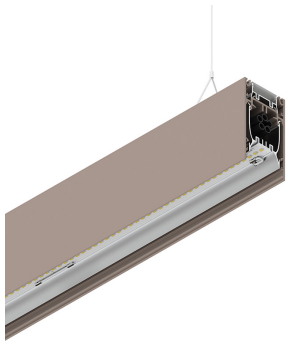

## Features

Use: Indoor  
Type of installation: SUSPENDED  
Emission: DIRECT/INDIRECT  
Colour: CAPPUCCINO  
Dimming: PUSH  
Emergency: NO  
L: 2520mm  
A: 53mm  
H: 92mm  
Made in: ITALY  
Warranty: 5 years  
Weight: 9kg

## Tech data

Luminaire input power: 120.6W  
Indirect luminous flux: 5533lm  
IP: 40  
Insulation class: I  
Supply voltage: 220-240V 50/60Hz  
SELV: Si