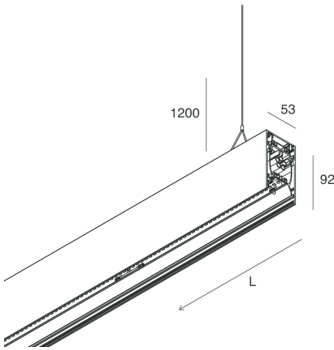

HERO B

108776.01H

novalux
ITALIAN LIGHTING DESIGN SINCE 1948

Features

Use: Indoor
Type of installation: SUSPENDED
Emission: DIRECT/INDIRECT
Colour: WHITE
Dimming: PUSH
Emergency: NO
L: 2800mm
A: 53mm
H: 92mm
Made in: ITALY
Warranty: 5 years
Weight: 10kg