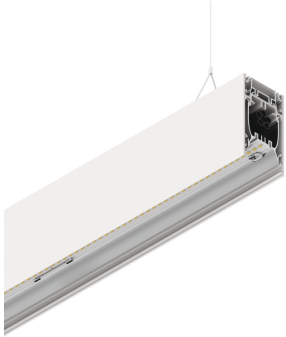

HERO B

108776.01H

novalux
ITALIAN LIGHTING DESIGN SINCE 1948

Features

Use: Indoor
Type of installation: SUSPENDED
Emission: DIRECT/INDIRECT
Colour: WHITE
Dimming: PUSH
Emergency: NO
L: 2800mm
A: 53mm
H: 92mm
Made in: ITALY
Warranty: 5 years
Weight: 10kg

Tech data

Luminaire input power: 132.5W
Indirect luminous flux: 6226lm
IP: 40
Insulation class: I
Supply voltage: 220-240V 50/60Hz
SELV: Si

Source

Light source: LED
Source power: 113W
Colour temperature: 2700K
CRI: >90
Colour tolerance: 3 Step MacAdam
LED lifespan: 50000h L80 B20