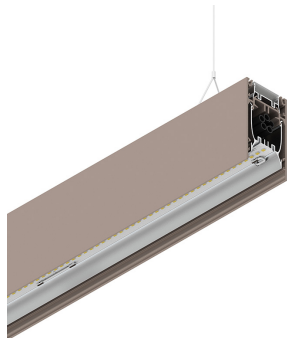

HERO B

108776.21 + 108907.99

HERO B: 113W 2.7K 2800 PUSH CAP + HERO: DIFF. OPALE PER 2800

novalux
ITALIAN LIGHTING DESIGN SINCE 1948

Features

Use: Indoor
Type of installation: SUSPENDED
Emission: DIRECT/INDIRECT
Optics: OPAL
Colour: CAPPUCCINO
Dimming: PUSH
Emergency: NO
L: 2800mm
A: 53mm
H: 92mm
Made in: ITALY
Warranty: 5 years
Weight: 10kg

Tech data

Luminaire input power: 132.5W
Luminaire luminous flux: 10998lm
Indirect luminous flux: 6226lm
IP: 40
Insulation class: I
No. of driver per product: 4
Supply voltage: 220-240V 50/60Hz
SELV: Si