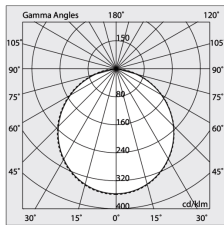

Novalux S.r.l. via Marzabotto, 2 40050 Funo di Argelato (BO) Italy
Tel: +39 051 860558 · Fax +39 051 6647859 · Mail: info@novalux.it · VAT number 00536541204 · novalux.com
Company subject to the management and coordination by SLV GmbH

This technical data sheet is owned by Novalux S.r.l., all rights reserved. Novalux S.r.l. reserves the right to make changes without prior notice.
Last update: 6/8/2025, 13:29:07