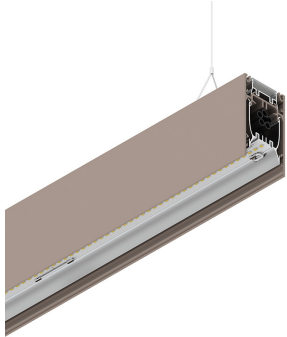

# HERO B

108776.21H

**novalux**  
ITALIAN LIGHTING DESIGN SINCE 1948

## Features

Use: Indoor  
Type of installation: SUSPENDED  
Emission: DIRECT/INDIRECT  
Colour: CAPPUCCINO  
Dimming: PUSH  
Emergency: NO  
L: 2800mm  
A: 53mm  
H: 92mm  
Made in: ITALY  
Warranty: 5 years  
Weight: 10kg

## Tech data

Luminaire input power: 132.5W  
Indirect luminous flux: 6226lm  
IP: 40  
Insulation class: I  
Supply voltage: 220-240V 50/60Hz  
SELV: Si