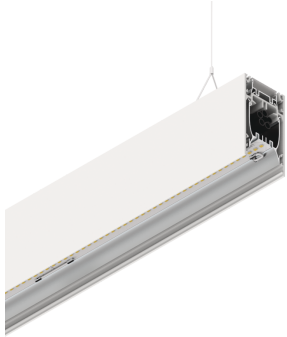

HERO B

108777.01 + 108901.99

HERO B: 43W 3K 1120 PUSH BIA + HERO: DIFF. OPALE PER 1120

novalux
ITALIAN LIGHTING DESIGN SINCE 1948

Features

Use: Indoor
Type of installation: SUSPENDED
Emission: DIRECT/INDIRECT
Optics: OPAL
Colour: WHITE
Dimming: PUSH
Emergency: NO
L: 1120mm
A: 53mm
H: 92mm
Made in: ITALY
Warranty: 5 years
Weight: 4kg