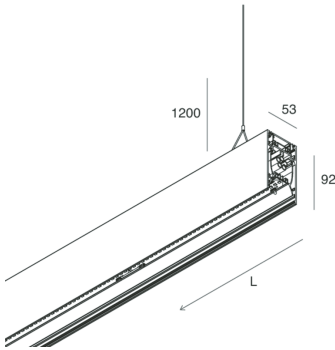

HERO B

108777.01 + 108901.99

HERO B: 43W 3K 1120 PUSH BIA + HERO: DIFF. OPALE PER 1120

novalux
ITALIAN LIGHTING DESIGN SINCE 1948

Features

Use: Indoor
Type of installation: SUSPENDED
Emission: DIRECT/INDIRECT
Optics: OPAL
Colour: WHITE
Dimming: PUSH
Emergency: NO
L: 1120mm
A: 53mm
H: 92mm
Made in: ITALY
Warranty: 5 years
Weight: 4kg