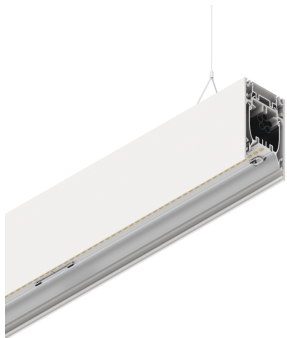

HERO B

108777.01H

novalux
ITALIAN LIGHTING DESIGN SINCE 1948

Features

Use: Indoor
Type of installation: SUSPENDED
Emission: DIRECT/INDIRECT
Colour: WHITE
Dimming: PUSH
Emergency: NO
L: 1120mm
A: 53mm
H: 92mm
Made in: ITALY
Warranty: 5 years
Weight: 4kg

Tech data

Luminaire input power: 48.5W
Indirect luminous flux: 2123lm
IP: 40
Insulation class: I
Supply voltage: 220-240V 50/60Hz
SELV: Si

Source

Light source: LED
Source power: 43W
Colour temperature: 3000K
CRI: >90
Colour tolerance: 3 Step MacAdam
LED lifespan: 50000h L80 B20