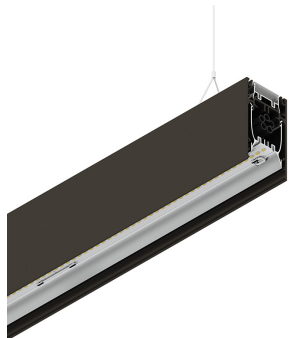

## Features

Use: Indoor  
Type of installation: SUSPENDED  
Emission: DIRECT/INDIRECT  
Colour: CAFFE  
Dimming: PUSH  
Emergency: NO  
L: 1120mm  
A: 53mm  
H: 92mm  
Made in: ITALY  
Warranty: 5 years  
Weight: 4kg

## Tech data

Luminaire input power: 48.5W  
Indirect luminous flux: 2123lm  
IP: 40  
Insulation class: I  
Supply voltage: 220-240V 50/60Hz  
SELV: Si