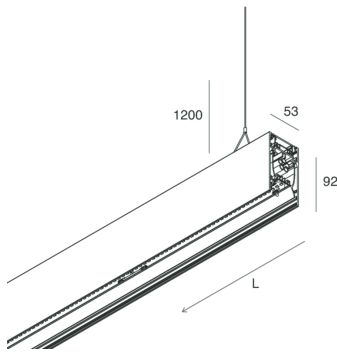

## Features

Use: Indoor  
Type of installation: SUSPENDED  
Emission: DIRECT/INDIRECT  
Colour: CAFFE  
Dimming: PUSH  
Emergency: NO  
L: 1120mm  
A: 53mm  
H: 92mm  
Made in: ITALY  
Warranty: 5 years  
Weight: 4kg

## Tech data

Luminaire input power: 48.5W  
Indirect luminous flux: 2123lm  
IP: 40  
Insulation class: I  
Supply voltage: 220-240V 50/60Hz  
SELV: Si