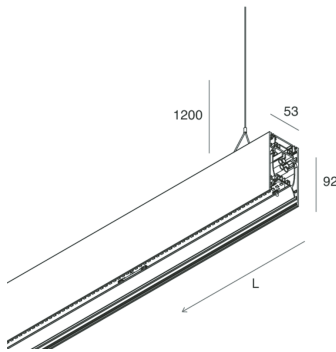

## Features

Use: Indoor  
Type of installation: SUSPENDED  
Emission: DIRECT/INDIRECT  
Optics: OPAL  
Colour: WHITE  
Dimming: PUSH  
Emergency: NO  
L: 1400mm  
A: 53mm  
H: 92mm  
Made in: ITALY  
Warranty: 5 years  
Weight: 5kg

## Features

Use: Indoor  
Optics: OPAL  
L: 1400mm  
A: 48mm  
H: 6mm  
Made in: ITALY  
Warranty: 5 years  
Weight: 0.2kg