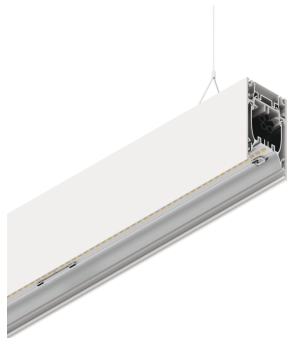

# HERO B

108778.01 + 108902.99

HERO B: 55W 3K 1400 PUSH BIA + HERO: DIFF. OPALE PER 1400

**novalux**  
ITALIAN LIGHTING DESIGN SINCE 1948

## Features

Use: Indoor  
Type of installation: SUSPENDED  
Emission: DIRECT/INDIRECT  
Optics: OPAL  
Colour: WHITE  
Dimming: PUSH  
Emergency: NO  
L: 1400mm  
A: 53mm  
H: 92mm  
Made in: ITALY  
Warranty: 5 years  
Weight: 5kg