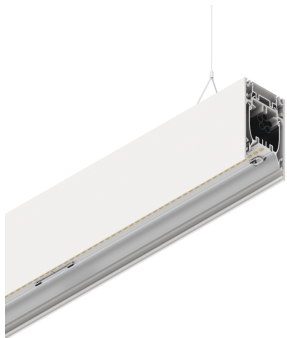

# HERO B

108778.01H

**novalux**  
ITALIAN LIGHTING DESIGN SINCE 1948

## Features

Use: Indoor  
Type of installation: SUSPENDED  
Emission: DIRECT/INDIRECT  
Colour: WHITE  
Dimming: PUSH  
Emergency: NO  
L: 1400mm  
A: 53mm  
H: 92mm  
Made in: ITALY  
Warranty: 5 years  
Weight: 5kg

## Tech data

Luminaire input power: 62.9W  
Indirect luminous flux: 2830lm  
IP: 40  
Insulation class: I  
Supply voltage: 220-240V 50/60Hz  
SELV: Si