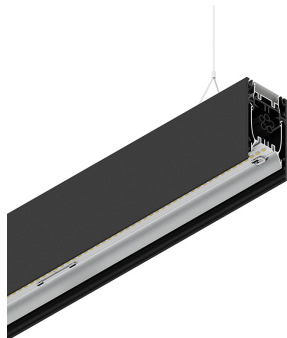

# HERO B

108778.02 + 108902.99

HERO B: 55W 3K 1400 PUSH NE + HERO: DIFF. OPALE PER 1400

**novalux**  
ITALIAN LIGHTING DESIGN SINCE 1948

## Features

Use: Indoor  
Type of installation: SUSPENDED  
Emission: DIRECT/INDIRECT  
Optics: OPAL  
Colour: BLACK  
Dimming: PUSH  
Emergency: NO  
L: 1400mm  
A: 53mm  
H: 92mm  
Made in: ITALY  
Warranty: 5 years  
Weight: 5kg