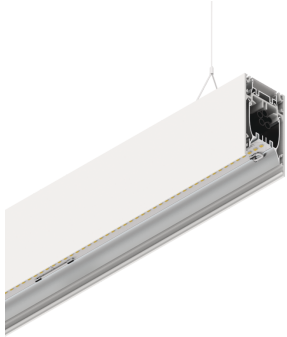

HERO B

108783.01H

novalux
ITALIAN LIGHTING DESIGN SINCE 1948

Features

Use: Indoor
Type of installation: SUSPENDED
Emission: DIRECT/INDIRECT
Colour: WHITE
Dimming: PUSH
Emergency: NO
L: 2800mm
A: 53mm
H: 92mm
Made in: ITALY
Warranty: 5 years
Weight: 10kg

Tech data

Luminaire input power: 132.5W
Indirect luminous flux: 6367lm
IP: 40
Insulation class: I
Supply voltage: 220-240V 50/60Hz
SELV: Si

Source

Light source: LED
Source power: 113W
Colour temperature: 3000K
CRI: >90
Colour tolerance: 3 Step MacAdam
LED lifespan: 50000h L80 B20