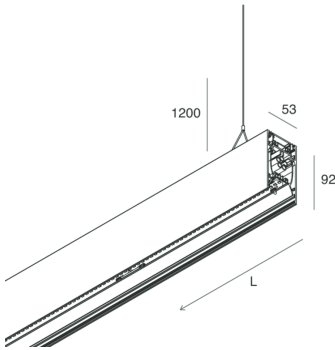

HERO B

108783.01H

novalux
ITALIAN LIGHTING DESIGN SINCE 1948

Features

Use: Indoor
Type of installation: SUSPENDED
Emission: DIRECT/INDIRECT
Colour: WHITE
Dimming: PUSH
Emergency: NO
L: 2800mm
A: 53mm
H: 92mm
Made in: ITALY
Warranty: 5 years
Weight: 10kg

Tech data

Luminaire input power: 132.5W
Indirect luminous flux: 6367lm
IP: 40
Insulation class: I
Supply voltage: 220-240V 50/60Hz
SELV: Si

Source

Light source: LED
Source power: 113W
Colour temperature: 3000K
CRI: >90
Colour tolerance: 3 Step MacAdam
LED lifespan: 50000h L80 B20