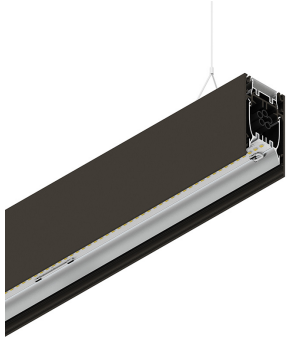

HERO B

108783.20H

novalux
ITALIAN LIGHTING DESIGN SINCE 1948

Features

Use: Indoor
Type of installation: SUSPENDED
Emission: DIRECT/INDIRECT
Colour: CAFFE
Dimming: PUSH
Emergency: NO
L: 2800mm
A: 53mm
H: 92mm
Made in: ITALY
Warranty: 5 years
Weight: 10kg

Tech data

Luminaire input power: 132.5W
Indirect luminous flux: 6367lm
IP: 40
Insulation class: I
Supply voltage: 220-240V 50/60Hz
SELV: Si

Source

Light source: LED
Source power: 113W
Colour temperature: 3000K
CRI: >90
Colour tolerance: 3 Step MacAdam
LED lifespan: 50000h L80 B20